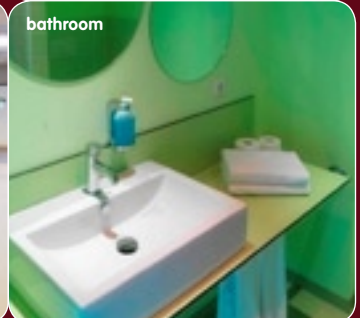

SUPERBUDE

HOTEL * HOSTEL * LOUNGE

BETTMAN RETURNS!
BEDMAN RETURNS!

open 24/7, free w-lan, 74 rooms, cinema & lounge,
kitchen club, sun roof, iMac surfstations,
nintendo wii, beach cruiser for rent, free smiles